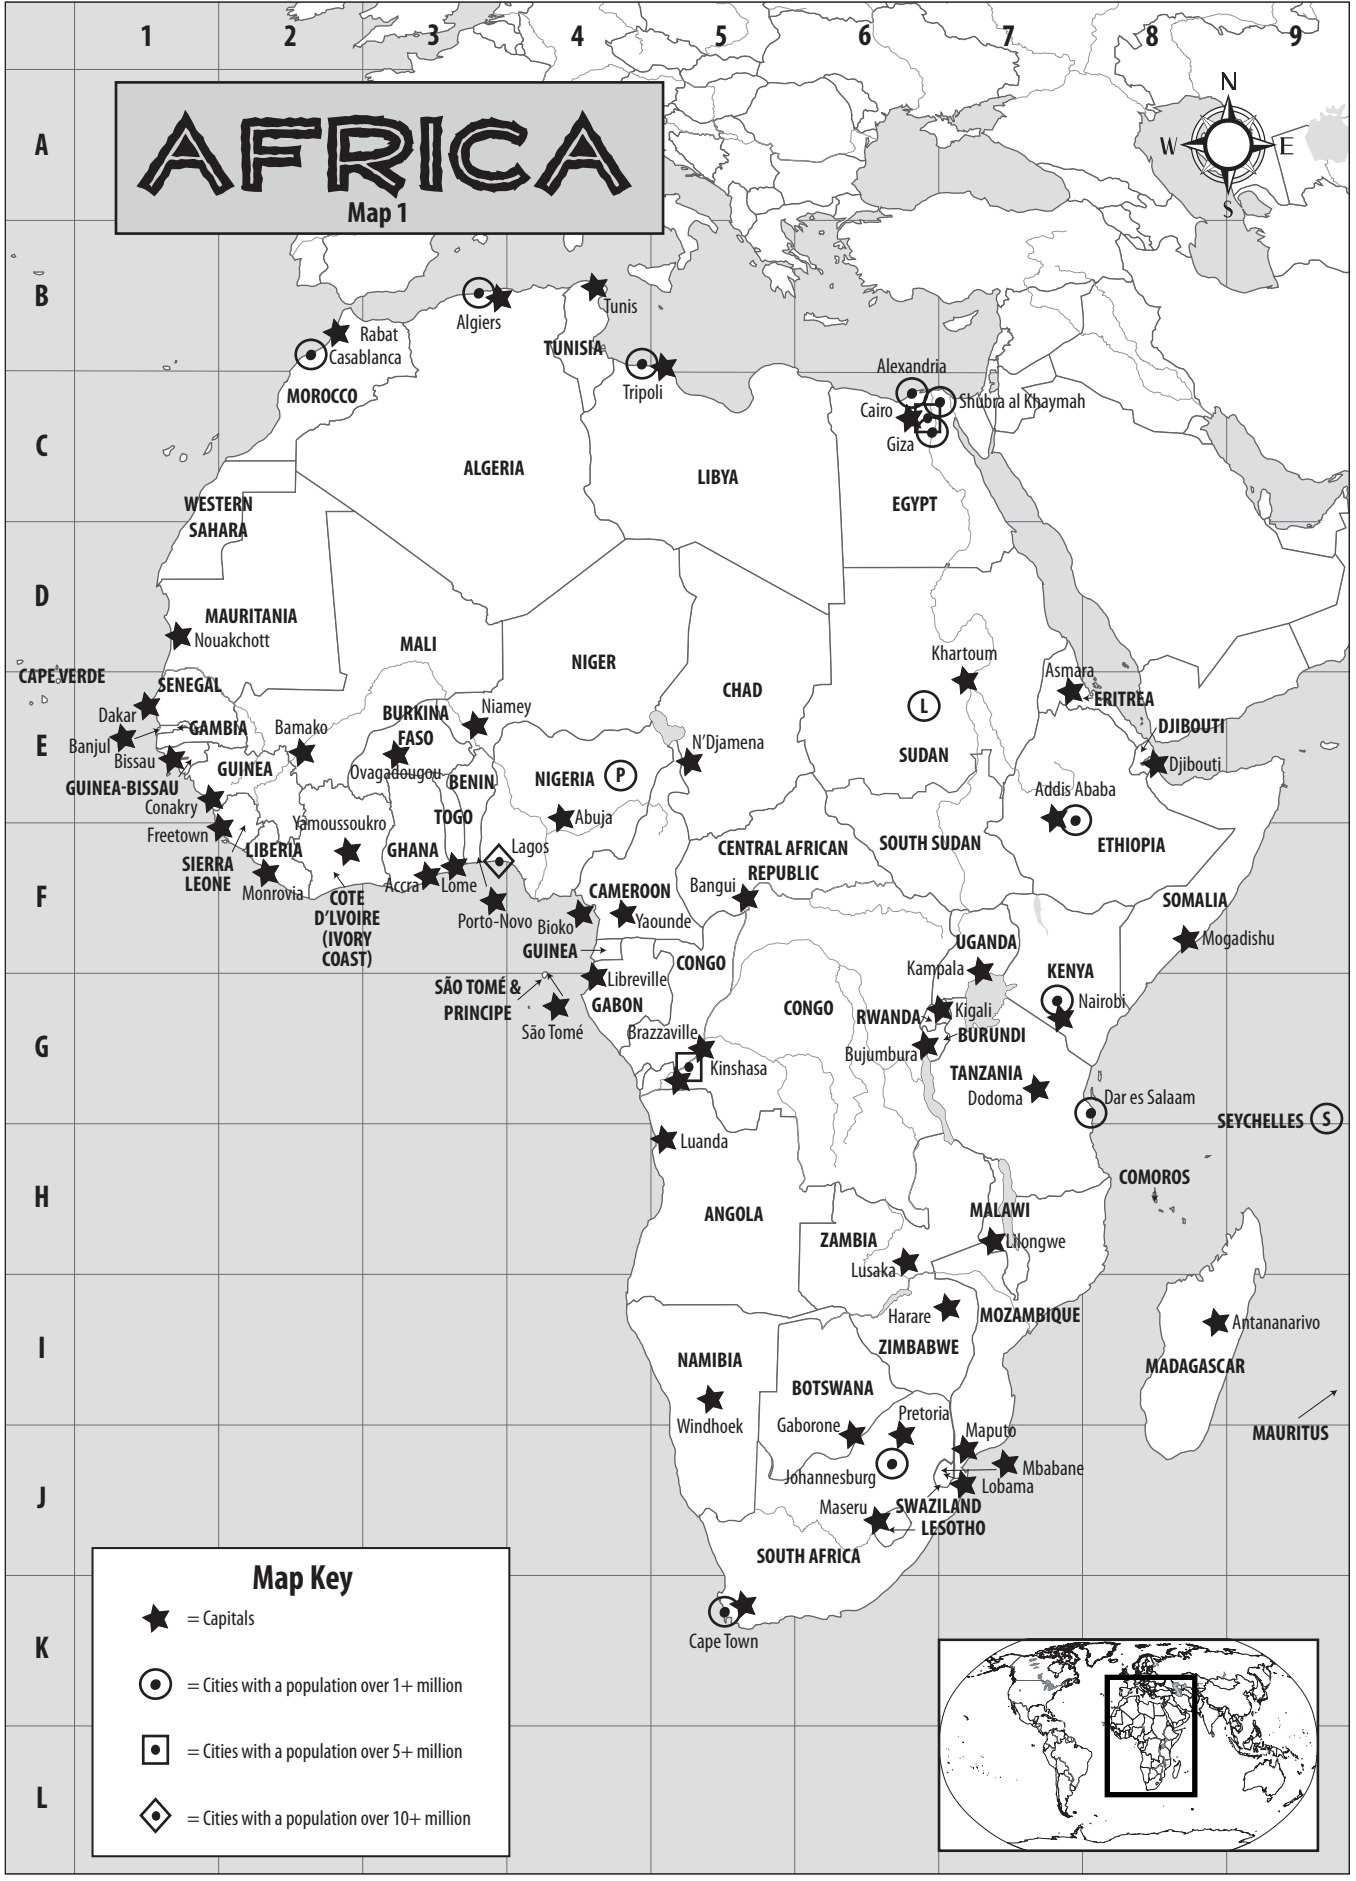

AFRICA

Map 1

©2015 by Sonlight Curriculum, Ltd. All rights reserved.

Map Key

- ★ = Capitals
- ⊙ = Cities with a population over 1+ million
- ◻ = Cities with a population over 5+ million
- ◊ = Cities with a population over 10+ million

AFRICA

Map 1

Map Key

- ★ = Capitals
- ⊙ = Cities with a population over 1+ million
- ◻ = Cities with a population over 5+ million
- ◊ = Cities with a population over 10+ million

©2015 by Sonlight Curriculum, Ltd. All rights reserved.

AFRICA

Map 2

Map Key

- = Deserts
- = Savannas
- = Mount Kilimanjaro
- = Mount Kenya
- = Nations rich in minerals
- = Equator
- = Leading gold producer
- = Foremost diamond producer

©2015 by Sonlight Curriculum, Ltd. All rights reserved.